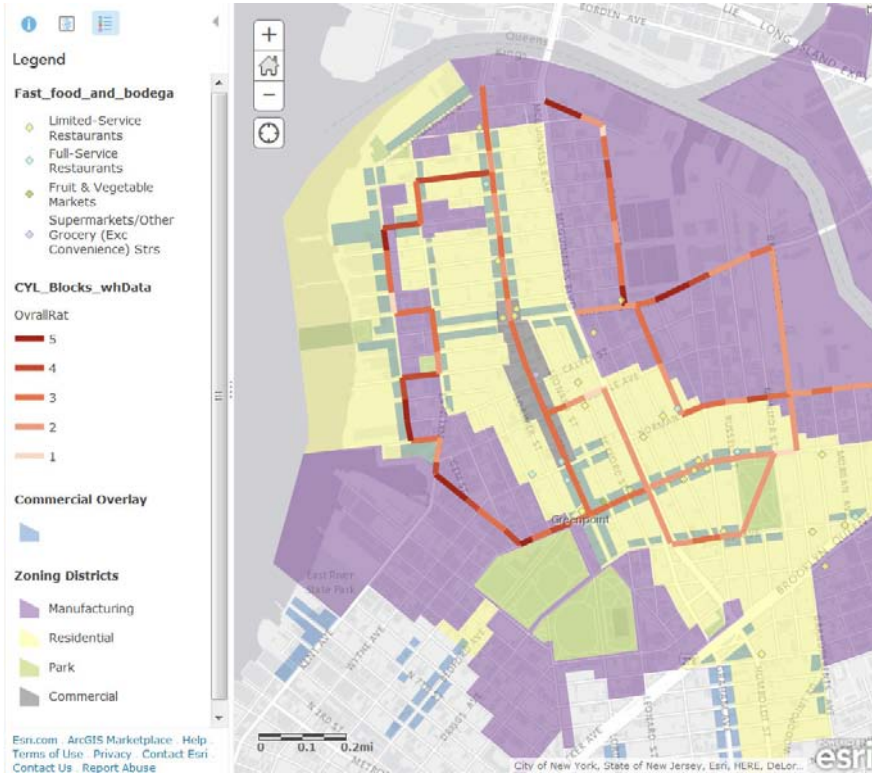

MAPPLUTO NUMBER OF BUILDINGS FIELD

This tax lot has 236 buildings

DATA NUANCES

This tax lot has 123 buildings...it actually does!

COMBINING DATA

- Use city data to facilitate data collection
- Integrate city data with field collected data

KEEPING IT ALL UP TO DATE

- Census data is now released once a year
- Data sources update on different schedules
- Resources to update maps, reports

WHAT MIGHT HELP

- Talk to orgs that have successfully used open data
- Improve user experience of open data portals
- User guides and training
- Include data analysis (and mapping) in funding requests
- Reformat/more alignment in city datasets
- More APIs