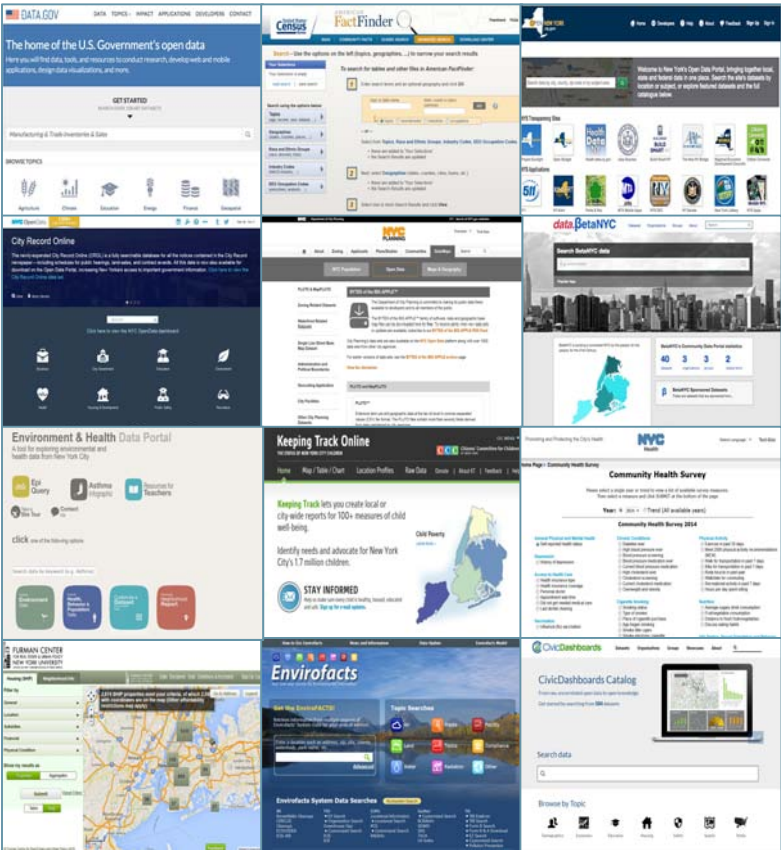

Finding and understanding data

Using portals

Combining official data + on the ground data

Keeping all data up to date

FINDING DATA

- Overwhelming number of sources
- Environmental data is often a little harder to get (vs. demographic) and not as uniform