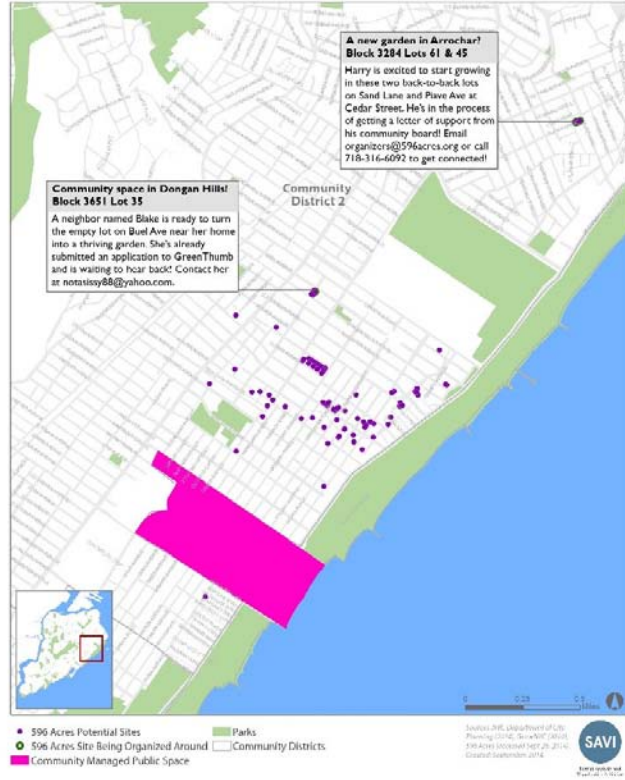

WE WORK WITH OPEN DATA AND MAPS EVERY DAY

596 Staten Island
ACRES Community District 2 - East

COMMUNITY ORGANIZATION SUPPORT

- 596 Acres
- Partnerships for Parks
- New Yorkers for Parks
- Neighbors Allied for Good Growth
- Curb Your Litter
- Commission on the Public's Health System
- Coalition for Educational Justice
- and many more...